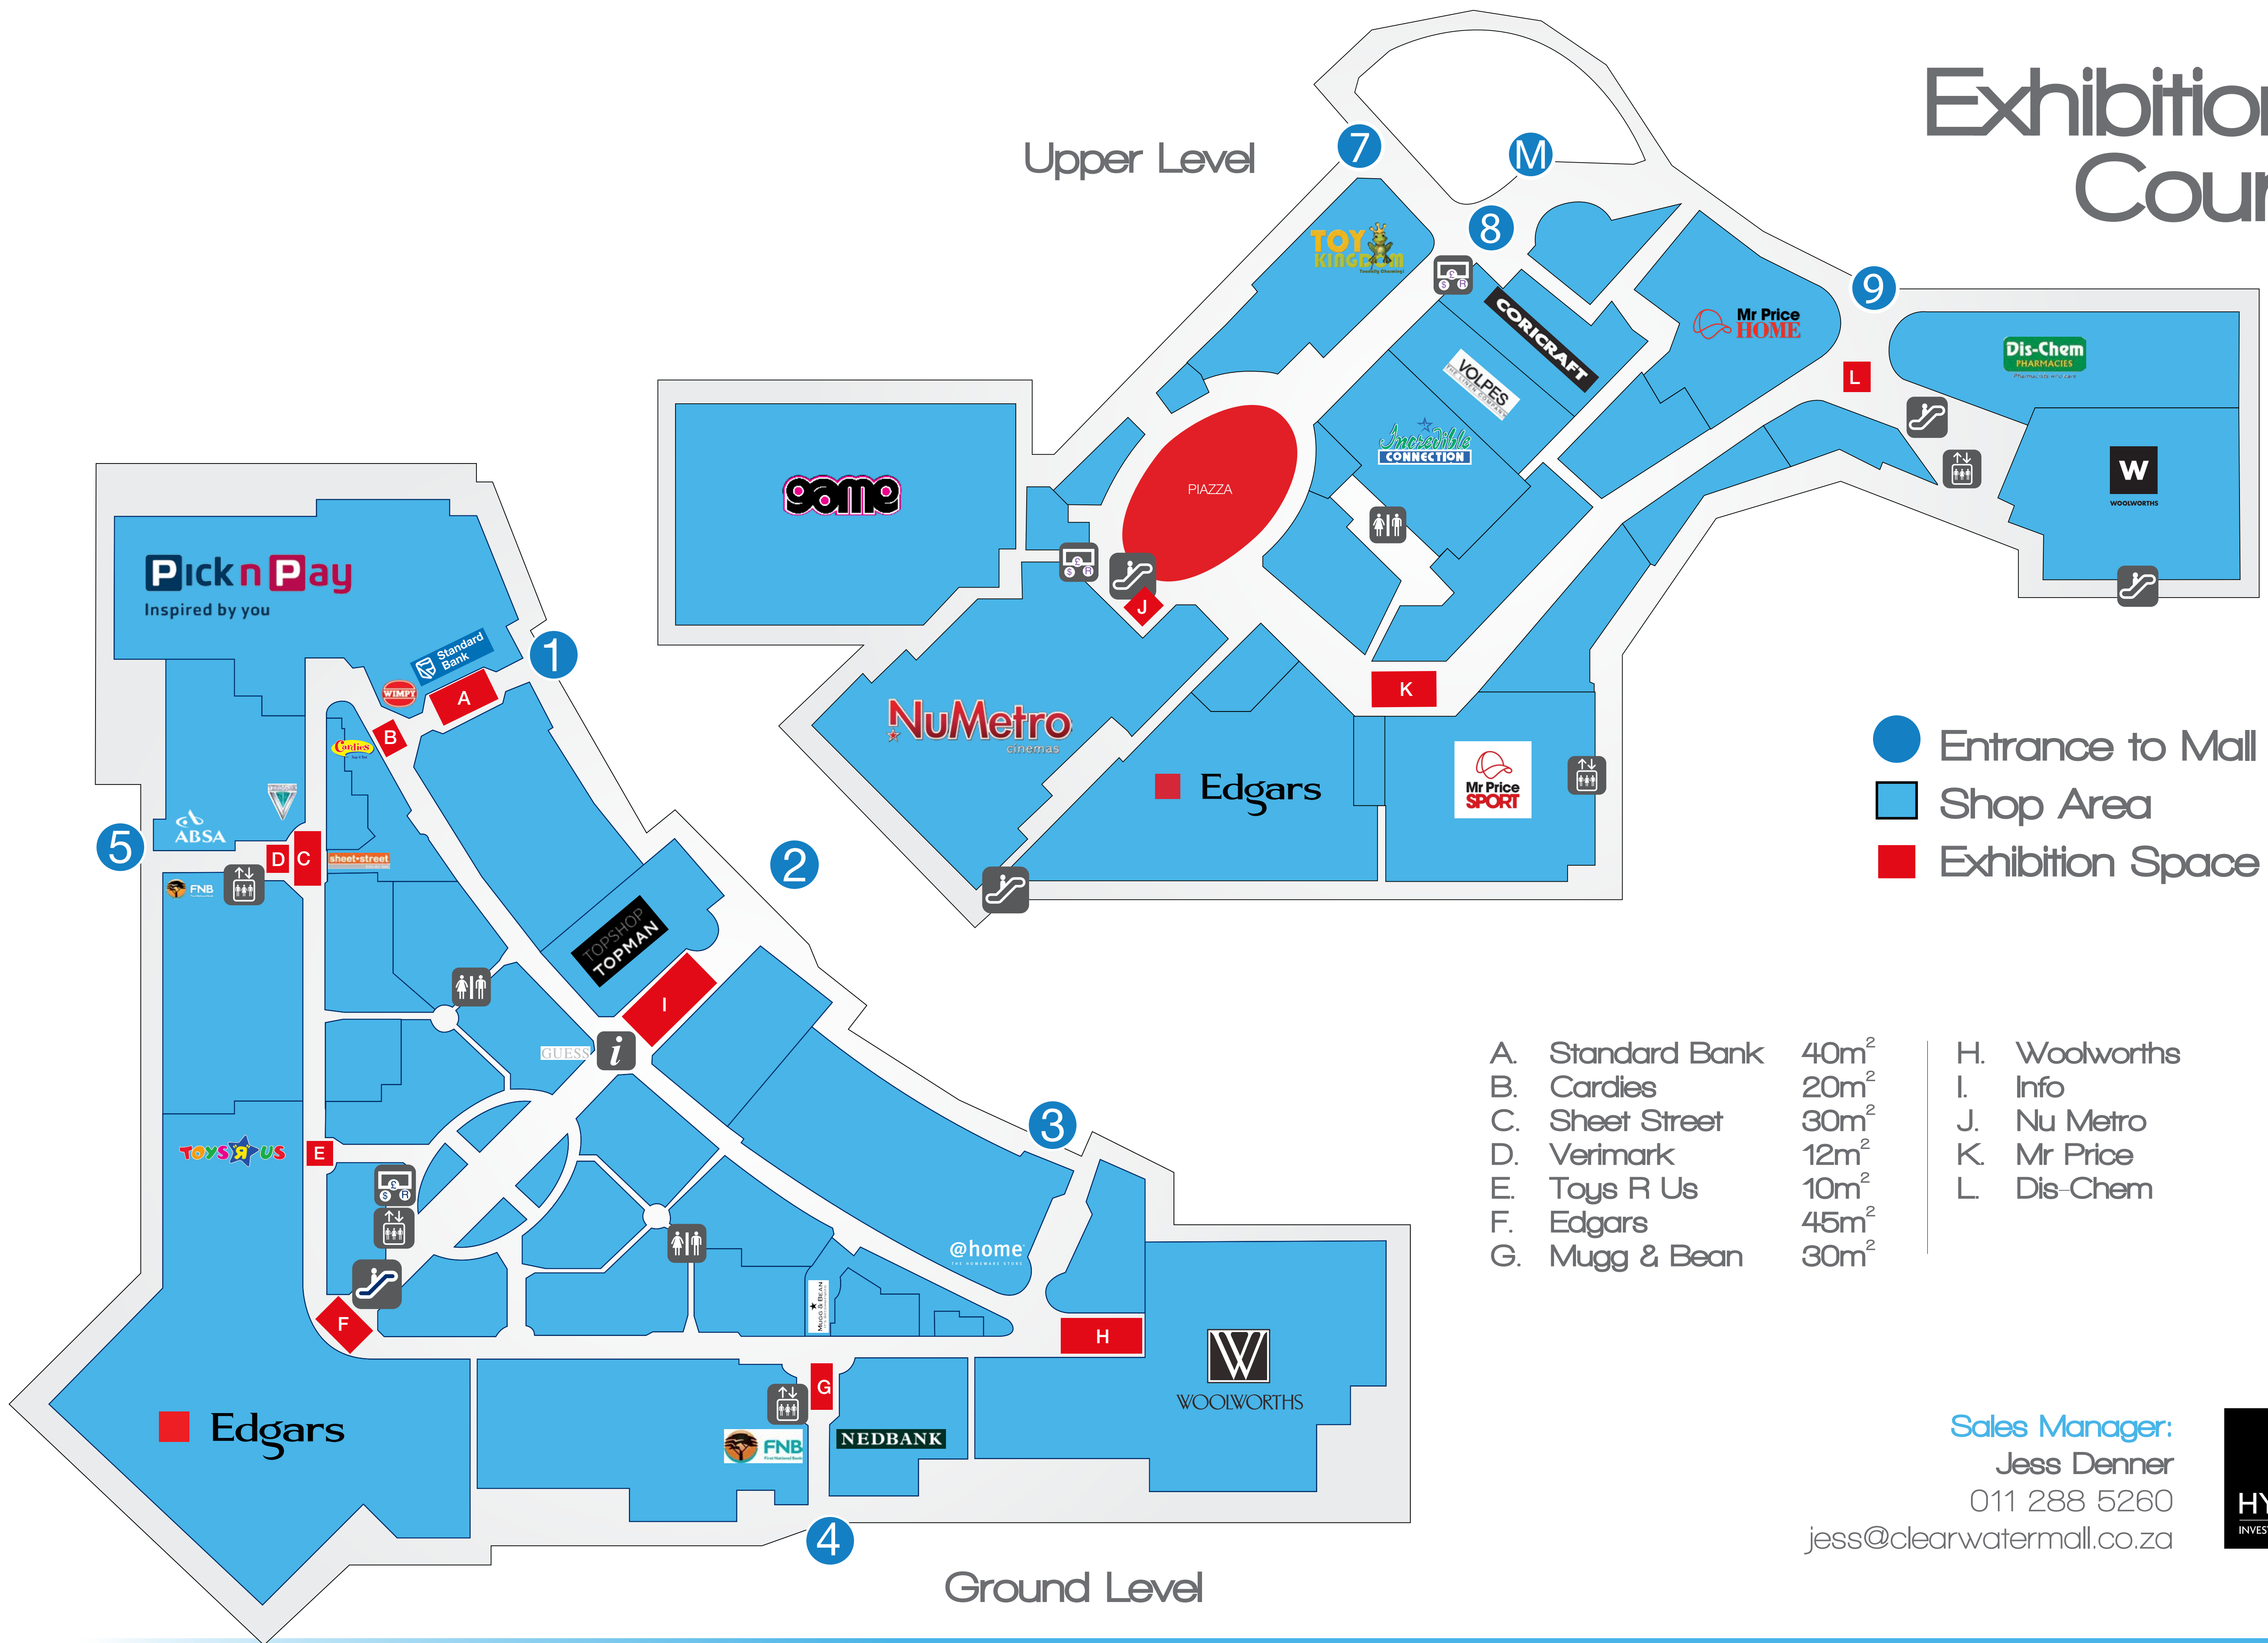

Exhibitions Courts

- Entrance to Mall
- Shop Area
- Exhibition Space

A. Standard Bank	40m ²	H. Woolworths	80m ²
B. Cardies	20m ²	I. Info	64m ²
C. Sheet Street	30m ²	J. Nu Metro	10m ²
D. Verimark	12m ²	K. Mr Price	50m ²
E. Toys R Us	10m ²	L. Dis-Chem	9m ²
F. Edgars	45m ²		
G. Mugg & Bean	30m ²		